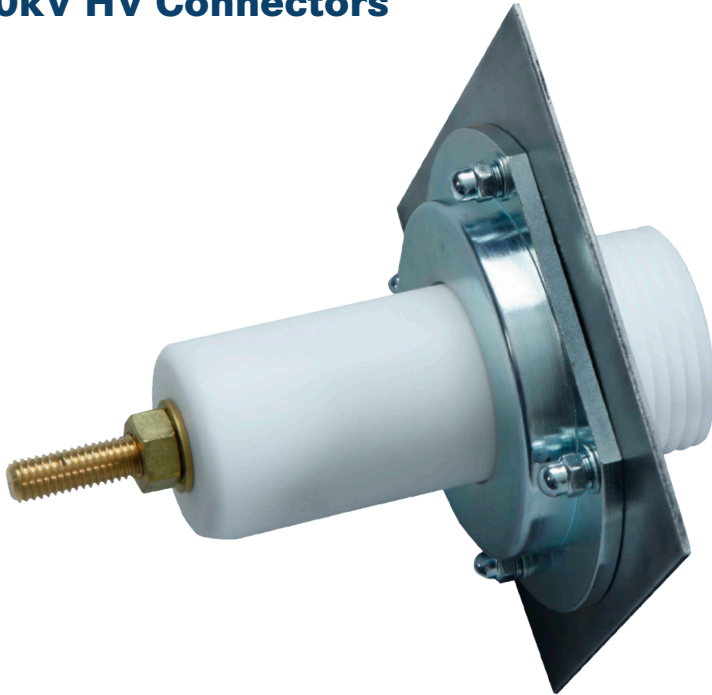

60kV HV Connectors

Specification Summary

Housing Material	PTFE
Contact Terminal	4mm diameter gold plated spring contact
High Voltage Wire	Silicone rubber 2.5mm ² 60kV HV cable

60kV High Voltage Receptacle

60kV High Voltage Plug