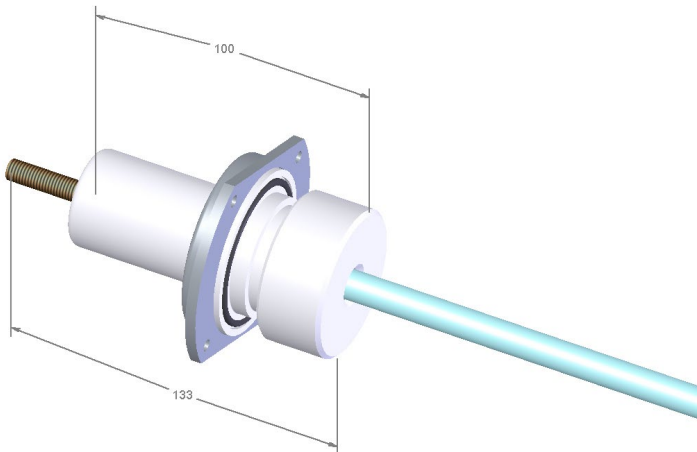

60kV HV Connectors

Specification Summary

Housing Material	PTFE
Contact Terminal	4mm diameter gold plated spring contact
High Voltage Wire	Silicone rubber 2.5mm ² 60kV HV cable

60kV High Voltage Receptacle