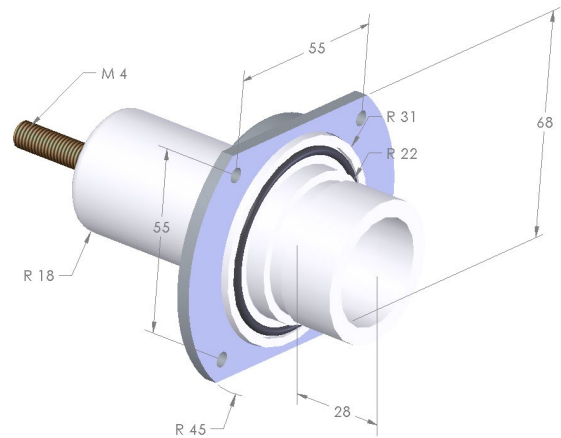

60kV HV Connectors

Specification Summary

Housing Material	PTFE
Contact Terminal	4mm diameter gold plated spring contact
High Voltage Wire	Silicone rubber 2.5mm ² 60kV HV cable

60kV High Voltage Receptacle

60kV High Voltage Plug